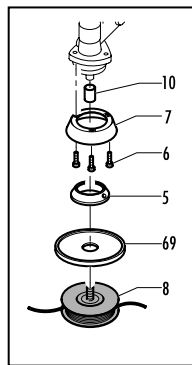

brand	PARTNER

date	JUL/03	SHEET 3/4

Model	Prefix
B 321	02

Product number
953900350

FIGURE 2