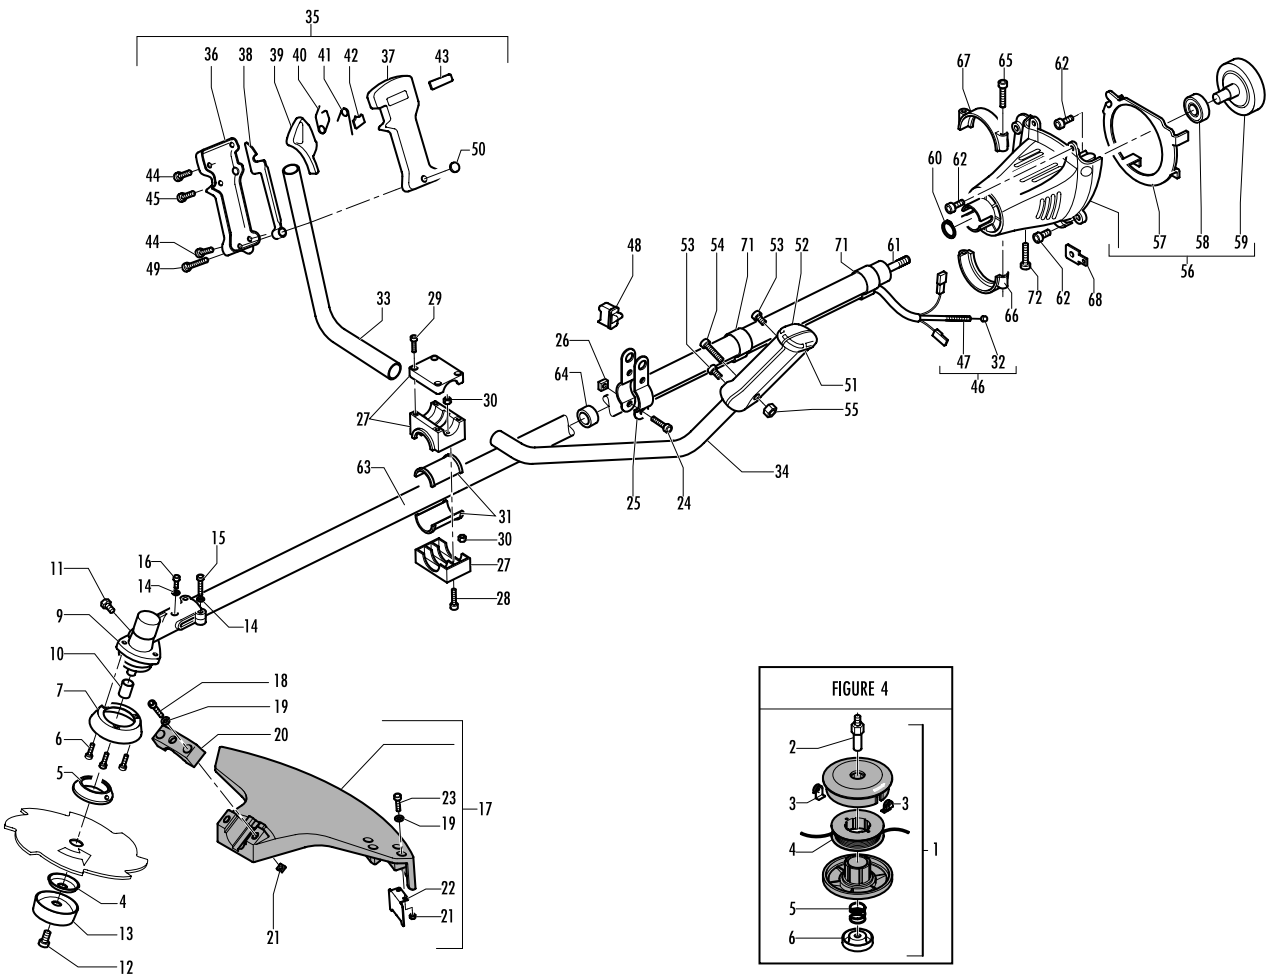

brand	PARTNER

date	JUL/03	SHEET 3/4

Model	Prefix
B 321	02

Product number
953900350

FIGURE 2