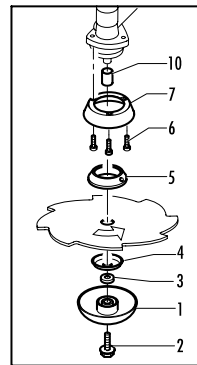

brand	PARTNER

date	JUL/03	SHEET 3/4

Model	Prefix
B 321	02

Product number
953900350

FIGURE 2