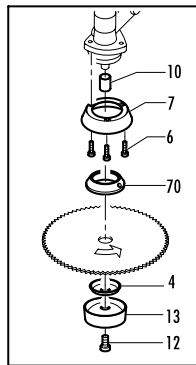

brand	PARTNER

date	JUL/03	SHEET 3/4

Model	Prefix
B 321	02

Product number
953900350

FIGURE 2