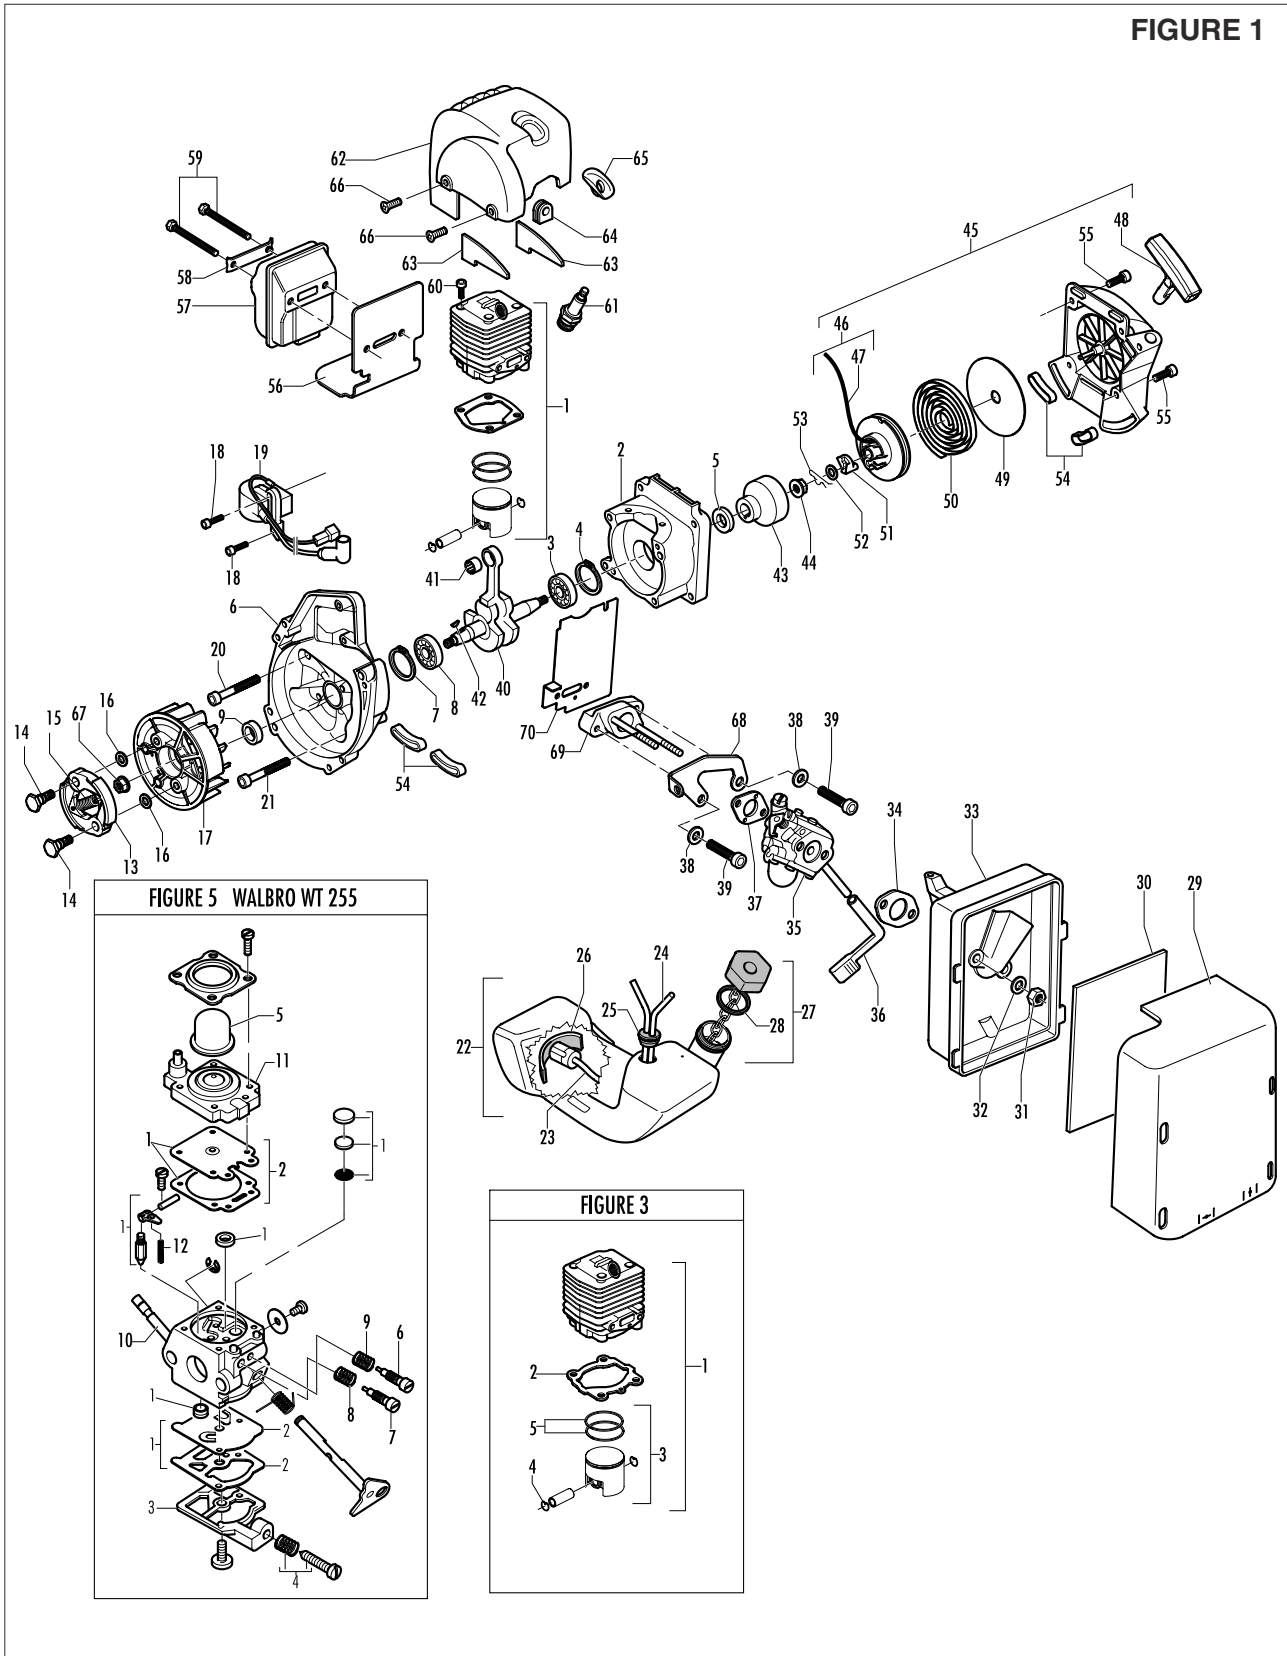

brand	PARTNER

date	JUL/03	SHEET 1/4

Model	Prefix
B 321	02

Product number
953900350

FIGURE 1